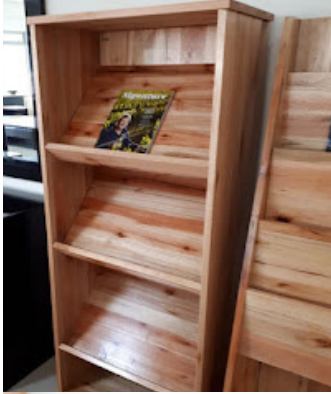

# Teachers table

- Unit features a solid Saligna main top with a double drawer pedestal on metal roller runners. Top drawer is lockable.
- Metal frames are constructed from cold-rolled 25mm x 1,6mm square tube. Powder-coated in black.
- Standard plastic plugs are included. Height adjustable plugs with levellers are an optional extra.
- 1200 x 750 2 drawer Teachers Desk
- 1500 x 750 3 drawer Principals Desk

# Trapezoid/Training tables

- Metal frames are constructed from cold-rolled 25mm x 1,6mm square tube. Powder-coated in black.
- Standard plastic plugs are included. Height adjustable plugs with levellers are an optional extra.
- 1200 x 750>Trapezoid tables
- 1500 x 750> Training tables

# Library furniture

Newspaper stand.

Magazine/brochure rack.

30 hole Pigeon hole unit  
Available in saligna or natural oak

Mobile book carousel for library.

Computer desk with pull out tray and  
integrated CPU box.