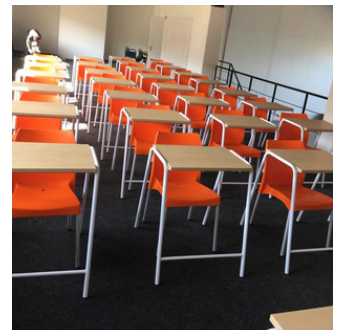

# Teachers table

- Unit features a solid Saligna main top with a double drawer pedestal on metal roller runners. Top drawer is lockable.
- Metal frames are constructed from cold-rolled 25mm x 1,6mm square tube. Powder-coated in black.
- Standard plastic plugs are included. Height adjustable plugs with levellers are an optional extra.
- 1200 x 750 2 drawer Teachers Desk
- 1500 x 750 3 drawer Principals Desk

# Library furniture

Newspaper stand.

Magazine/brochure rack.

30 hole Pigeon hole unit  
Available in saligna or natural oak

Mobile book carousel for library.

Computer desk with pull out tray and  
integrated CPU box.

# Seating and chairs

Jolly table with custom bean bags.

Custom bean bags.  
Available in a variety of colours.

Jolly table with jolly chairs..  
Various colours available.

# Seating and chairs