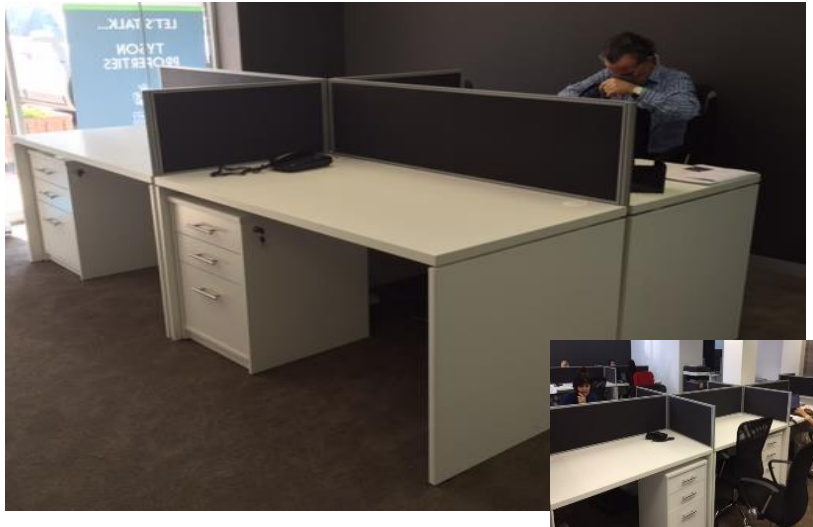

The Square Cluster System

features

- Size : 1370 x 750
- Top : 22mm impact
- Material : melamine + alu screens
- Storage : mobile magic pedestal
- Colours : check with sales rep
- Shown in : white