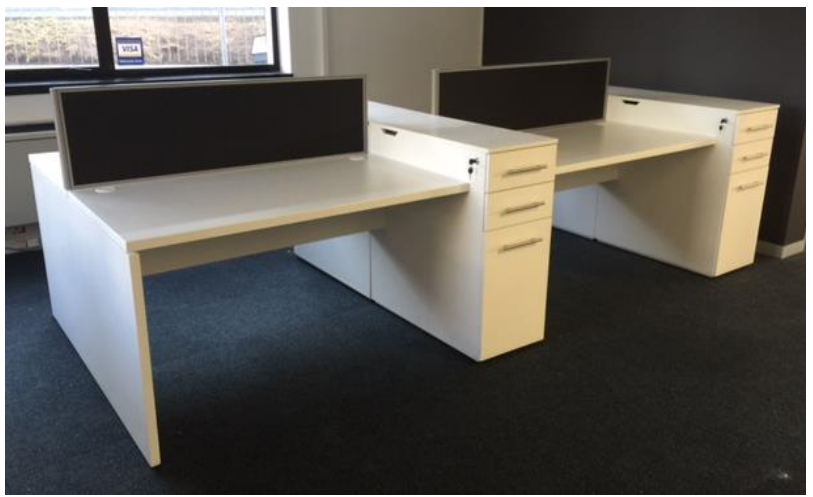

Fourways Cluster System

features

- Size : 1370 x 700
- Top : 22mm impact
- Material : melamine + alu screens
- Storage : special storage unit
- Colours : check with sales rep
- Shown in : White