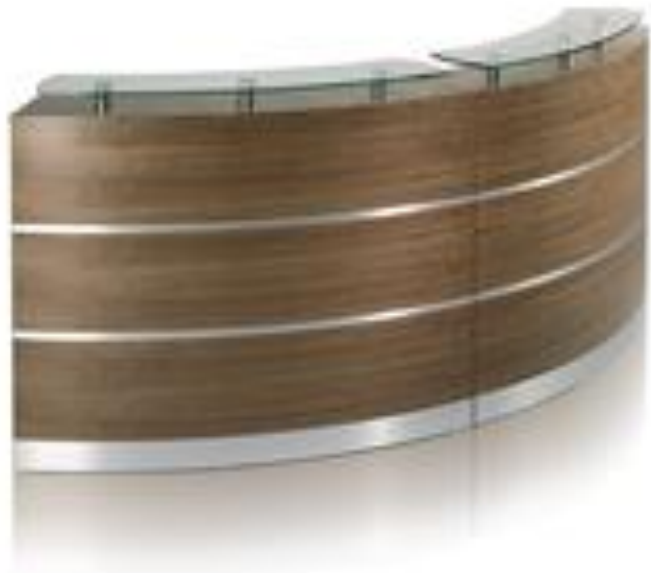

Blockade Reception

features

Size : 2100 x 1050
Top : 32mm impact
Material : melamine
Storage : non
Colours : check with sales rep
Shown in : Harvard cherry
Feature : glass counter, pin stripes
Available in various sizes and colours