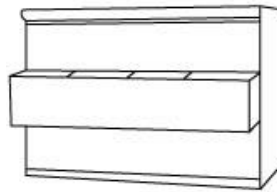

Quadro

features

Designed to house the Top Retrieval system, the Quadro is available in a variety of melamine and veneer finishes with a range of complimentary handles to match. It is available in a 2 to 6 drawer configuration, and each drawer can hold 4 rows of A4 filing with 5 board/plastic containers per row.