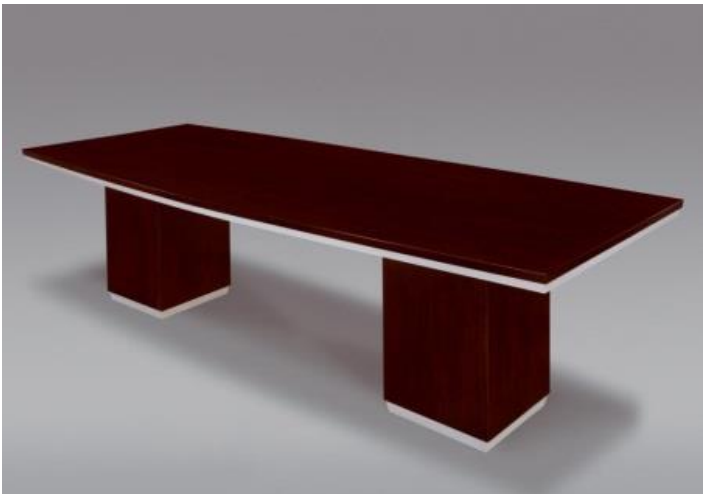

Boxer Boardroom Table

features

Size : 2700 x 1350 10 seater
Top : 22 or 32 or 64mm impact
Material : melamine
Storage : non
Colours : check with sales rep
Shown in : royal mahogany
Feature : box base
Available in various sizes