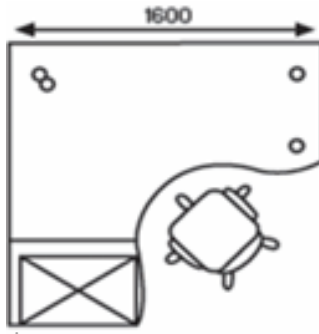

Winglet Cluster

features

1. Size : 1600 x 1600
   - Top : 32mm impact
   - Material : melamine
   - Storage : 2draw + space
   - Colours : check with sales rep
   - Shown in : oak
2. Also available with different pedestals