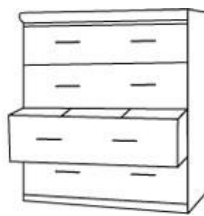

Millinium

features

Designed to house the Top Retrieval system, the Millinium is available in a variety of melamine and veneer finishes with metal handles to add a more contemporary look. It is available in a 2 to 6 drawer configuration, and each drawer can hold 3 rows of A4 filing with 5 board/plastic containers per row.